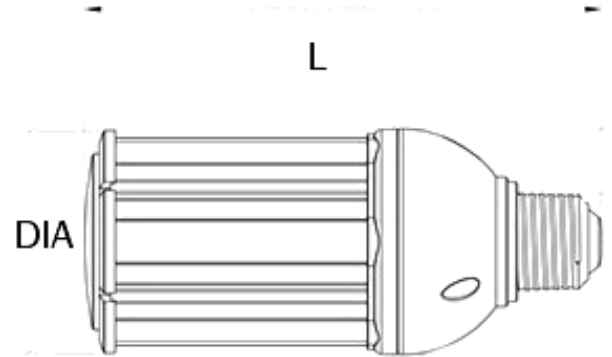

### DIMENSIONS:

6-1/2"(L) x 2-3/4"(D)

E26-ENLARGER

#### ELECTRICAL SPECIFICATIONS:

- Input Wattage: 18W
- Input Voltage: 120-277VAC
- Power factor: >0.9
- Efficacy: 136LM/W & 128LM/W

#### PHOTOMETRIC CHART:

MODEL	WATTS	VOLTAGE	LUMENS	COLOR TEMP
CL-18W-50K-E26	18W	120~277V AC	2450LM	5000K
CL-18W-30K-E26	18W	120~277V AC	2304LM	3000K

MODEL	DESCRIPTION
E26-ENLARGER	ENLARGES E26 BULB TO BE USED IN E39 SOCKET